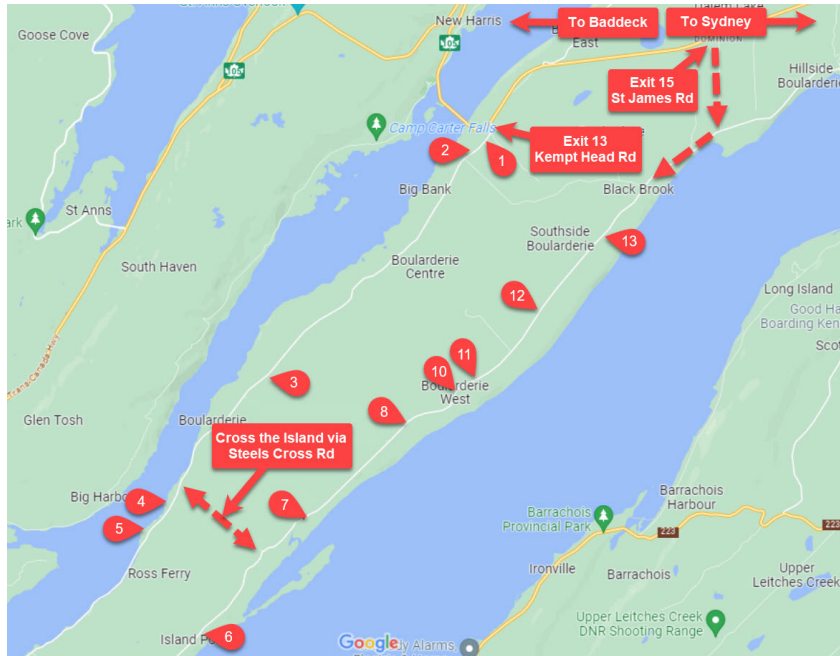

# ROSS FERRY FARM GATE MARKET 2023 VENDOR MAP

**Start your adventure through the Ross Ferry Farm Gate Market by taking Exit 15 (St James Rd) or Exit 13 (Kempt Head Rd) from highway 105. When you see one of our roadside market signs, you have arrived at one of our vendors!**

- 1) Seal Island Artisans / Ren's Bagels 12254 Kempt Head Rd**
- 2) Mermaid Tears / Cann Cards / Driftwood Sails 84 Kelly's View Dr**
- 3) Spring Field Farm - 10664 Kempt Head Rd**
- 4) Traneholm Gardens / Boularderie Island Press / Walker's Farm & Preservery - 9879 Kempt Head Rd **LOCATION CHANGE: NOW AT STOP #5 ROSS FERRY FIRE HALL****
- 5) Graca Hollett - 9651 Kempt Head Rd (Fire Hall)**
- 6) Ravensview Gardens / ML Creations 6025 Kempt Head Rd**
- 7) The Croft - 5067 Kempt Head Rd**
- 8) Roots & Bulbs Farm - 4457 Kempt Head Rd**
- 10) Shoreline Santas - 4370 Kempt Head Rd**
- 11) **CLOSED UNTIL FURTHER NOTICE** Graham Grant - 4220 Kempt Head Rd**
- 12) Southside Pastures - 3638 Hillside Boularderie Rd**
- 13) Bull and Tree Farm – 3025 Hillside Boularderie Rd**